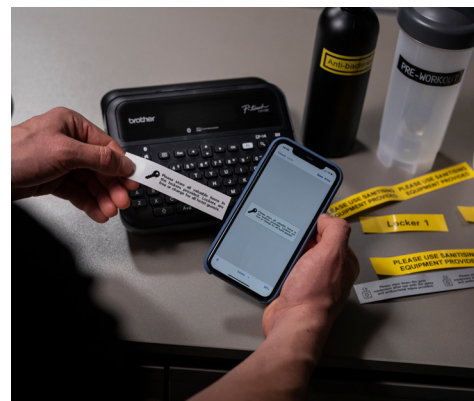

# Easy-to-use professional desktop label printer

Compatible with your way of working, the PT-D610BT is a user-friendly desktop label printer that's designed for labelling around the office

# Packed with features

The PT-D610BT is a user-friendly desktop label printer that's compatible with your way of working. Use it as a standalone device or connect it to your PC or smart device for more advanced features!

With its large full colour high-resolution display, QWERTY keyboard, free Brother software and apps, USB and Bluetooth connectivity, it's a versatile labelling solution designed for labelling around the office.

Cable labelling function

High resolution LCD display

Over 170 different label templates to choose from

Print from your smartphone via Bluetooth